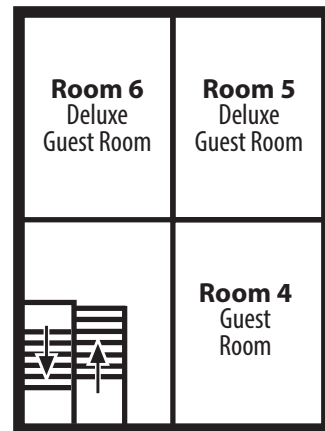

GILBERT INN

341 Beach Drive | Seaside Oregon | 97138 | 1-800-507-2714

**3rd Floor
Historic Wing**

**2nd Floor
Historic Wing**

**2nd Floor
Cottage Wing**