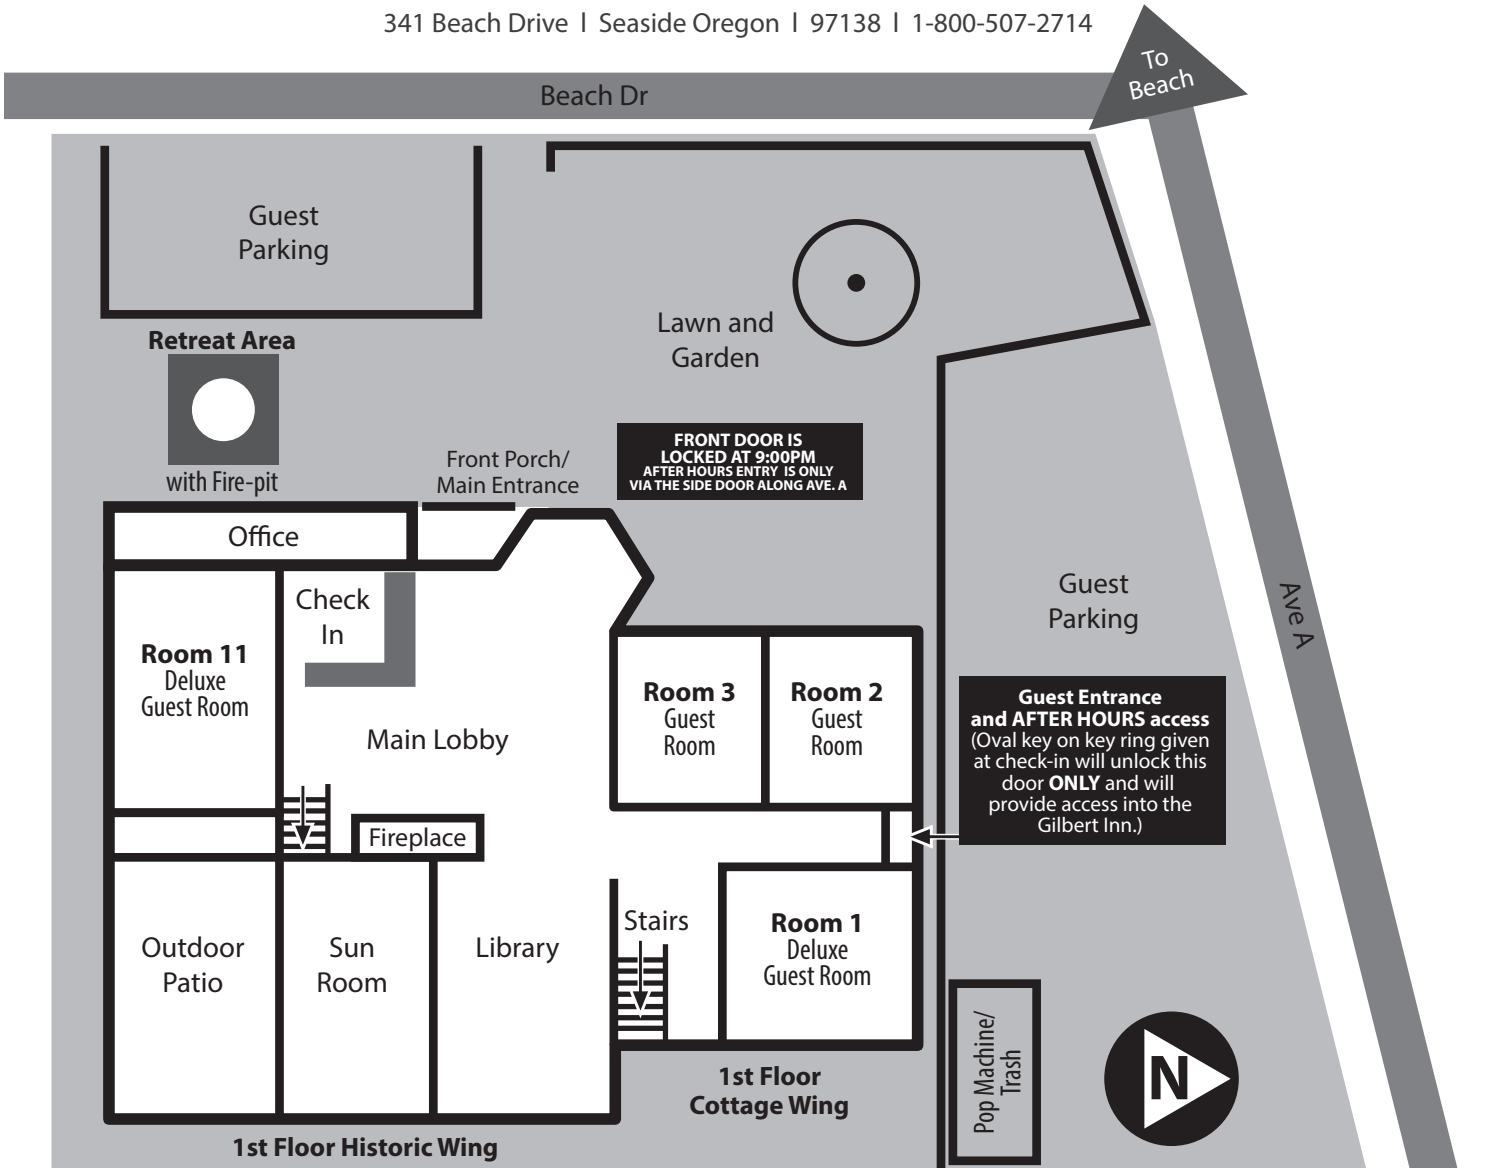

GILBERT INN

341 Beach Drive | Seaside Oregon | 97138 | 1-800-507-2714

**3rd Floor
Historic Wing**

**2nd Floor
Historic Wing**

**2nd Floor
Cottage Wing**