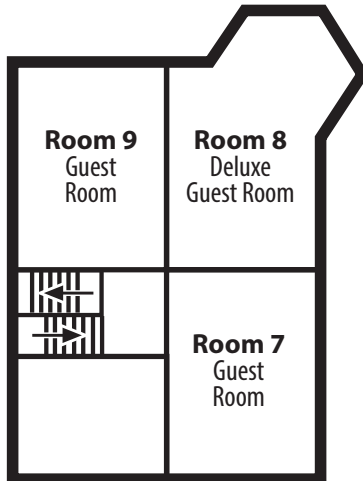

GILBERT INN

341 Beach Drive | Seaside Oregon | 97138 | 1-800-507-2714

**3rd Floor
Historic Wing**

**2nd Floor
Historic Wing**

**2nd Floor
Cottage Wing**